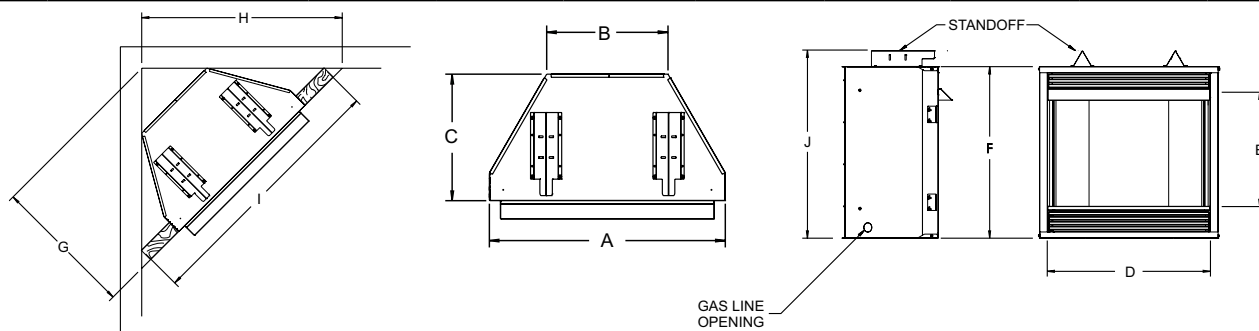

Vail Fireplace Specifications

Model	A	B	C	D	E	F	G	H	I	J
Vail 24	22 5/8	17 1/4	11	21	17 9/16	26 1/2	19 1/2	27 3/4	37 1/2	N/A
Vail 26	30	25	13 1/8	26	18 1/8	30 1/4	25 1/2	36 1/4	51 1/4	N/A
Vail 32	34	29	17 3/8	31	22 7/8	32 3/4	31 7/8	45 1/8	55 7/8	35 3/4
Vail 36	39	34	17 3/8	36	24 7/8	34 3/4	34 3/8	48 5/8	60 7/8	37 3/4

Vail Fireplace Framing Dimensions

Model	Framing Width	Framing Height	Framing Depth
Vail 24	23 1/4	27	11 1/2
Vail 26	30 1/2	30 3/4	13 1/4
Vail 32	34 1/2	36 1/4	17 7/8
Vail 36	39 1/2	38 1/4	17 7/8

Vail Mantel Specifications

Model	A Top Width	B Top Depth	C Height	D Cabinet Width	E Cabinet Depth	F Opening Width	G Opening Height	H Inside Depth	I Base Width	J Base Depth	K Base Height	L Corner Depth	Fits
EMF-22	38 3/8	13 1/4	38 1/2	35	12 3/8	23	26 3/4	11 3/4	24 1/2	17 3/8	3 1/4		Vail 24
EMBF-15	56 3/4	22 1/4	51 3/8	49	19 1/8	34 1/2	33 3/4	18 1/2	38 1/2	22 1/2	3 1/4		Vail Premium 32
EMBF-8S	62 3/4	22 1/4	53 3/8	55	19 1/8	40 1/2	35 3/4	18 1/2	44 1/2	22 1/2	3 1/4		Vail Premium 36
EMBF-11S	45 3/8	17 1/4	41	39 1/2	14 5/8	30	30 1/2	14	41	16 1/4	3 1/4		Vail 26
EMC-22	42 1/2	24 5/8	38 1/2	40 5/8	30 1/8	23	26 3/4	23 1/4	24 1/2	11 7/8	3 1/4	27 7/8	Vail 24
EMBC-15	63	37 1/4	51 3/8	57 3/4	44 1/2	34 1/2	33 3/4	33 1/2	38 1/2	20 3/4	3 1/4	40	Vail Premium 32
EMBC-8S	69	40 1/4	53 3/8	63 3/4	48 3/4	40 1/2	35 3/4	36 1/2	44 1/2	20 3/4	3 1/4	43	Vail Premium 36
EMBC-11S	53 5/8	32 5/8	41	49 7/8	38	31	30 1/2	30 1/4	41	16 5/8	3 1/4	33 7/8	Vail 26

Mantels available in cherry, dark oak, oak, white, unfinished hardwood, and unfinished oak.