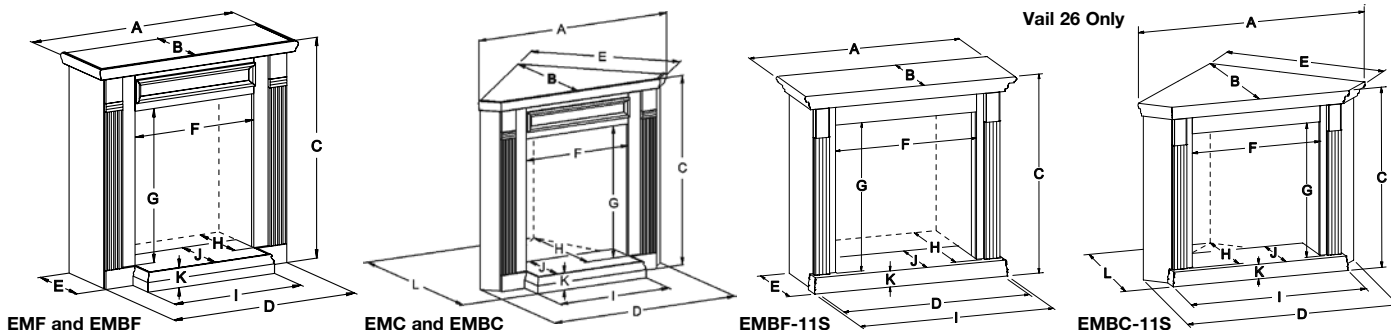

Gas Inlet		Warranty
Type of Gas (State on Order)	Natural or LP	All parts carry a 5-year limited warranty with a 5-year limited labor warranty.
Iron Pipe Size (N.P.T.)	3/8 inch	
Ignition System	Standing Pilot/Piezo	

Vent-Free appliances may be installed in an aftermarket (mobile) home where not prohibited by state or local codes. The approval (G1-0504-90B) has been granted subject to the installation in compliance with CMR 248, 527 CMR 30, Massachusetts State Plumbing Code and/or the Massachusetts Fuel Gas Code.

Member of the following industry associations:

This appliance is design-certified to the ANSI standard by:

Empire Comfort Systems, Inc.
918 Freeburg Ave.
Belleville, IL 62222-0529
E-mail: info@empirecomfort.com

WMH-00550 9/25/09