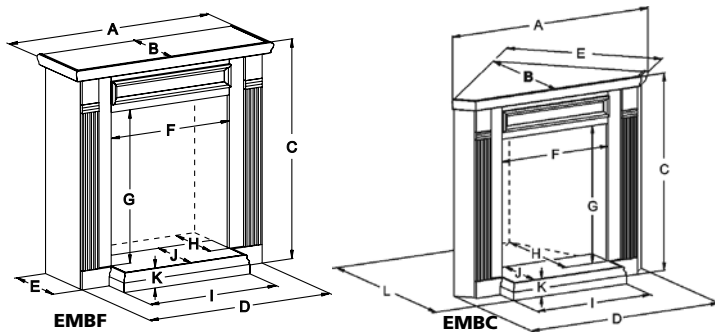

Warranty for All Models

All parts carry a 3-year limited warranty.

Note: Empire Comfort Systems is committed to continuous product improvement; specifications are subject to change without notice. Flame size, shape, and color will vary from photos. Our mantels feature natural veneers and hand-rubbed finishes - wood grain and color will vary. Adjust light levels and use "natural light" incandescent bulbs to enhance the dramatic look for your wooden mantel.

Gas Inlet for All Models

Type of Gas (State on Order)	Natural or LP
Iron Pipe Size (N.P.T.)	1/2 inch

Installation and Safety for All Models

Refer to your Owner's Manual for complete installation and safety information.

Empire Comfort Systems Inc., has manufactured safe, reliable heating systems for more than 75 years. We take pride in our reputation for quality products, backed by the best sales, service, and distribution network in this industry. The Tahoe, by White Mountain Hearth, combines our proven technologies with exceptional artistry and craftsmanship to add beauty and warmth to any home.

Member of the following industry associations:

This appliance is design-certified to the ANSI standard by:

918 Freeburg Ave.
Belleville, IL 62220-2623
E-mail: info@empirecomfort.com

WMH-00641 11/18/09

Empire Comfort Systems and White Mountain Hearth names and logos are registered U.S. trademarks.