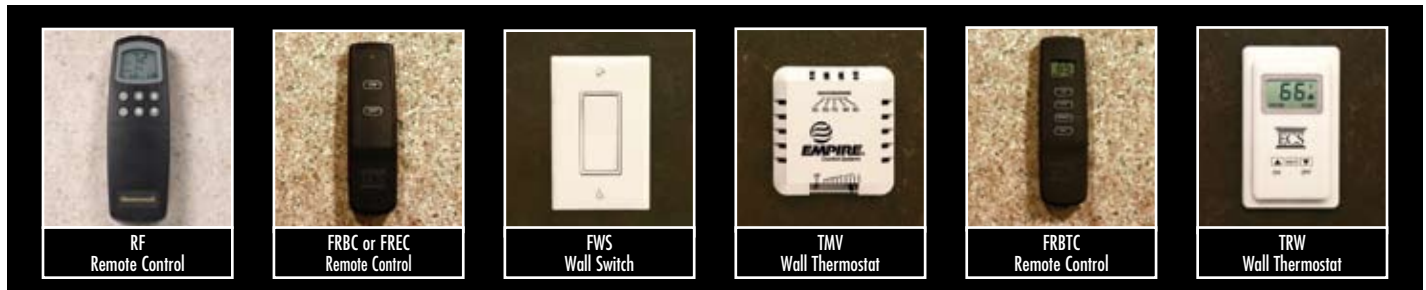

## Tahoe IP Systems

Intermittent Pilot Systems, available in Premium and Luxury models, eliminate the standing pilot light for even greater energy efficiency. These systems use 110 V AC to generate a spark to ignite the pilot only when needed.

## Tahoe RF Systems - Variable Flame & Blower Speed

Tahoe's Premium and Luxury RF Systems include a thermostat remote and special integrated controls that vary the flame height and blower speed to maintain your pre-set room temperature. While the technology is sophisticated, the remote control is easy to use – with a large readout and just six large buttons. Unlike a TV remote, the RF remote does not need to point at the fireplace to work, so it can be placed anywhere in the room. Best of all, RF models continue to provide heat when electric power fails.